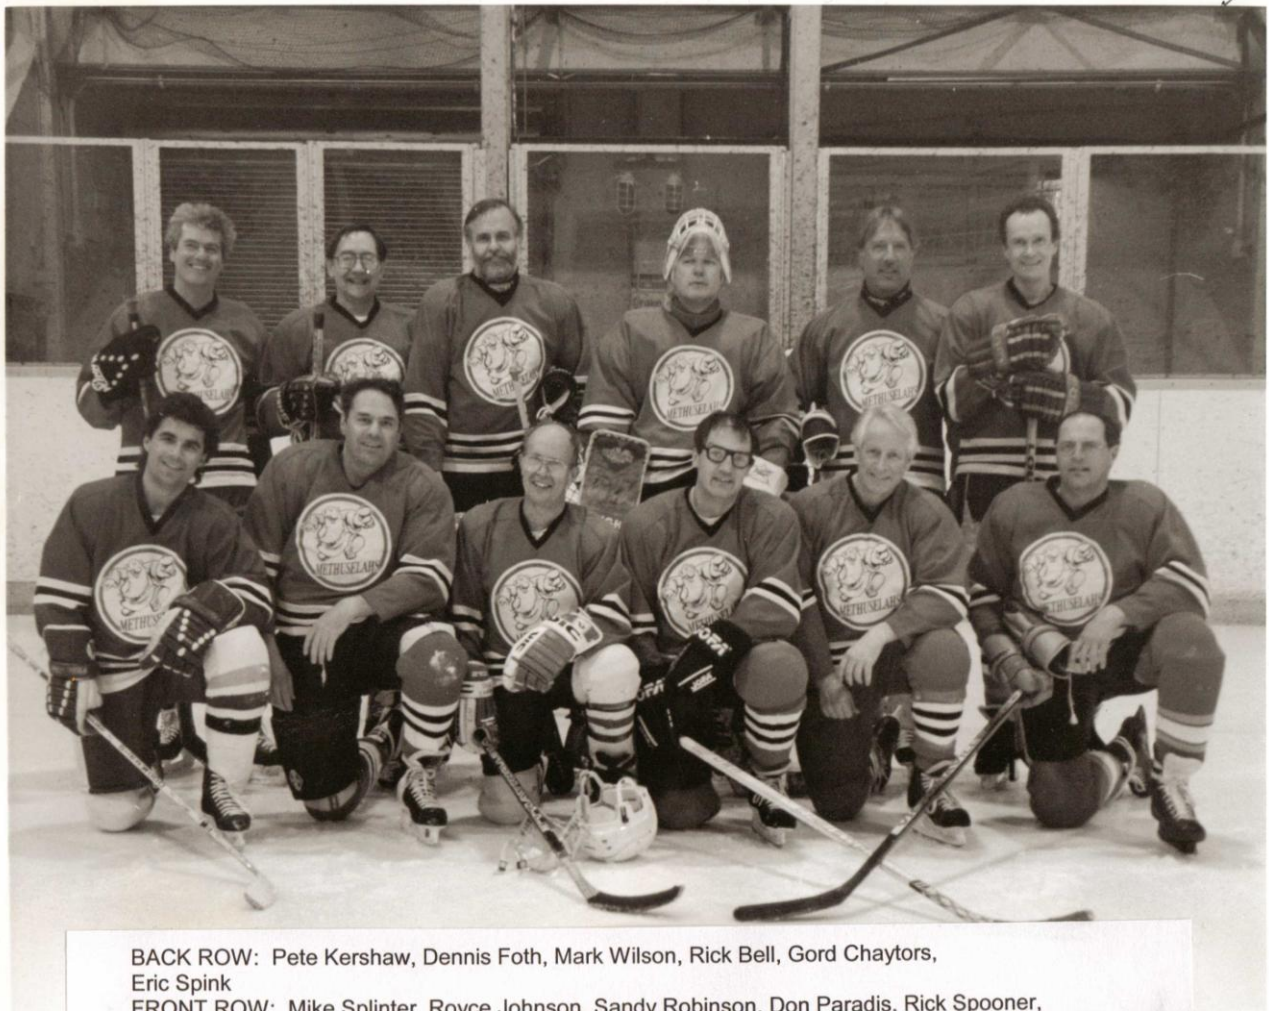

Methuselahs 1996-97

BACK ROW: Pete Kershaw, Dennis Foth, Mark Wilson, Rick Bell, Gord Chaytors,
Eric Spink

FRONT ROW: Mike Splinter, Royce Johnson, Sandy Robinson, Don Paradis, Rick Spooner,
Peter Schneider