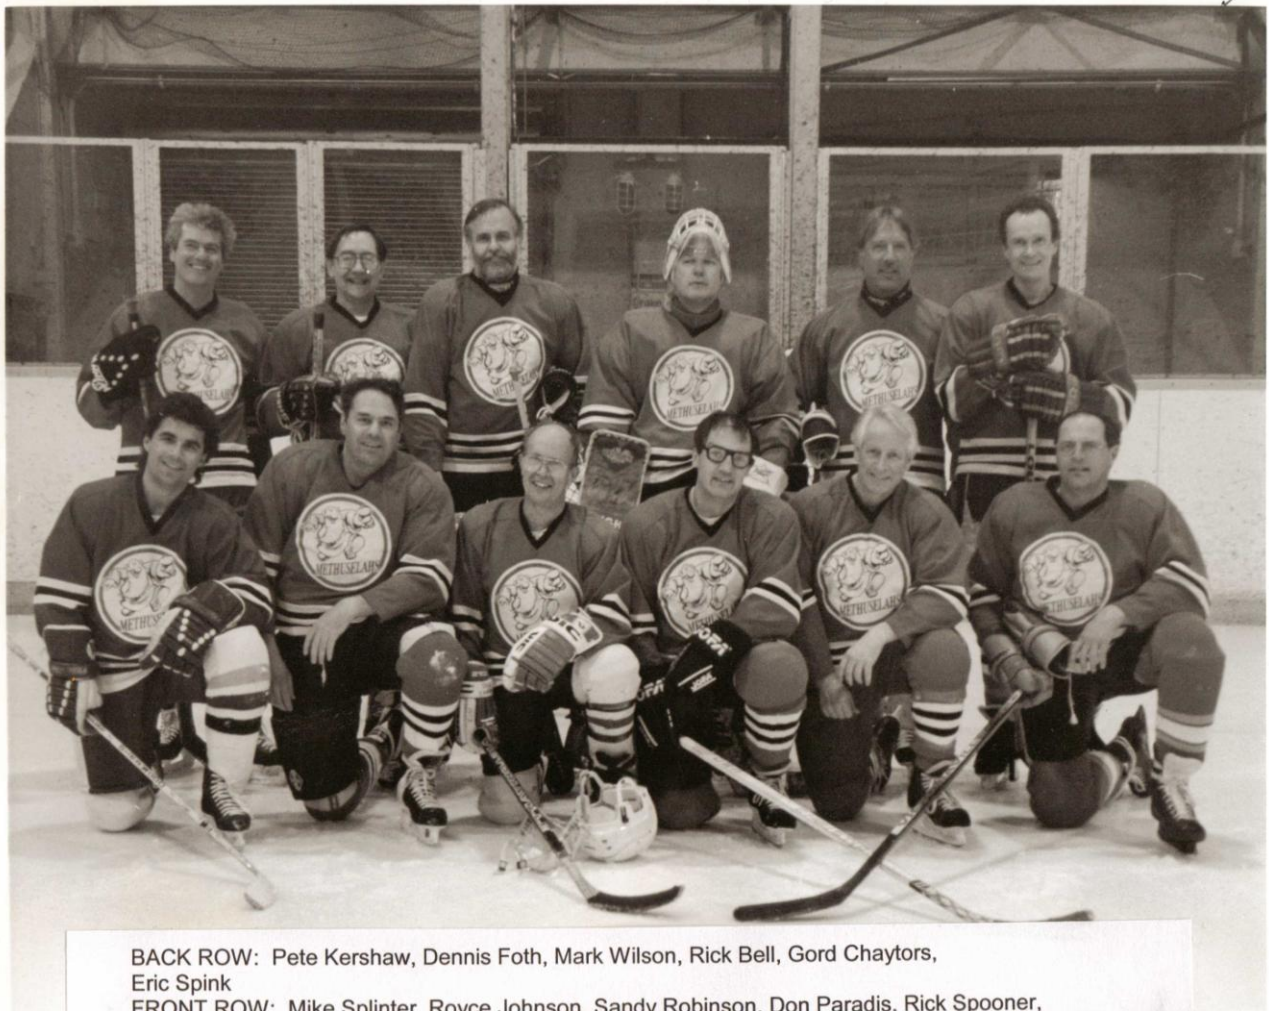

## Methuselahs 1996-97

BACK ROW: Pete Kershaw, Dennis Foth, Mark Wilson, Rick Bell, Gord Chaytors,  
Eric Spink  
FRONT ROW: Mike Splinter, Royce Johnson, Sandy Robinson, Don Paradis, Rick Spooner,  
Peter Schneider